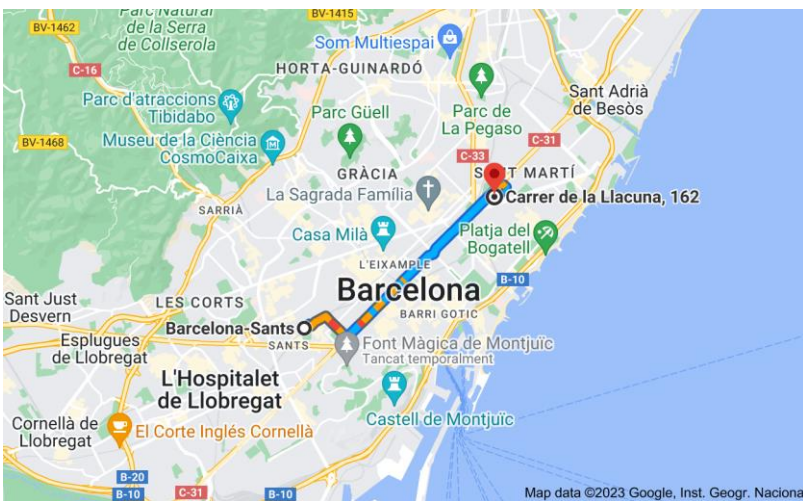

### Train

Barcelona Sants Train Station

Barcelona Sants Station is the largest train station in Barcelona and offers train services in and around Barcelona, Spain and Europe.

### Barcelona Sants Station

Plaça dels Països Catalans, 1, 7

08014 Barcelona

It is 6.9 kilometres from the Spring School Barcelona 2023. C/ Llacuna, 162

### Plane

Barcelona-El Prat Airport

Barcelona airport is the closest and busiest airport to Barcelona city centre.

### Barcelona

El Prat de Llobregat **Airport**

08820 Barcelona, Spain.

It is 19.7 kilometres from the Spring School Barcelona 2023. C/ Llacuna, 162